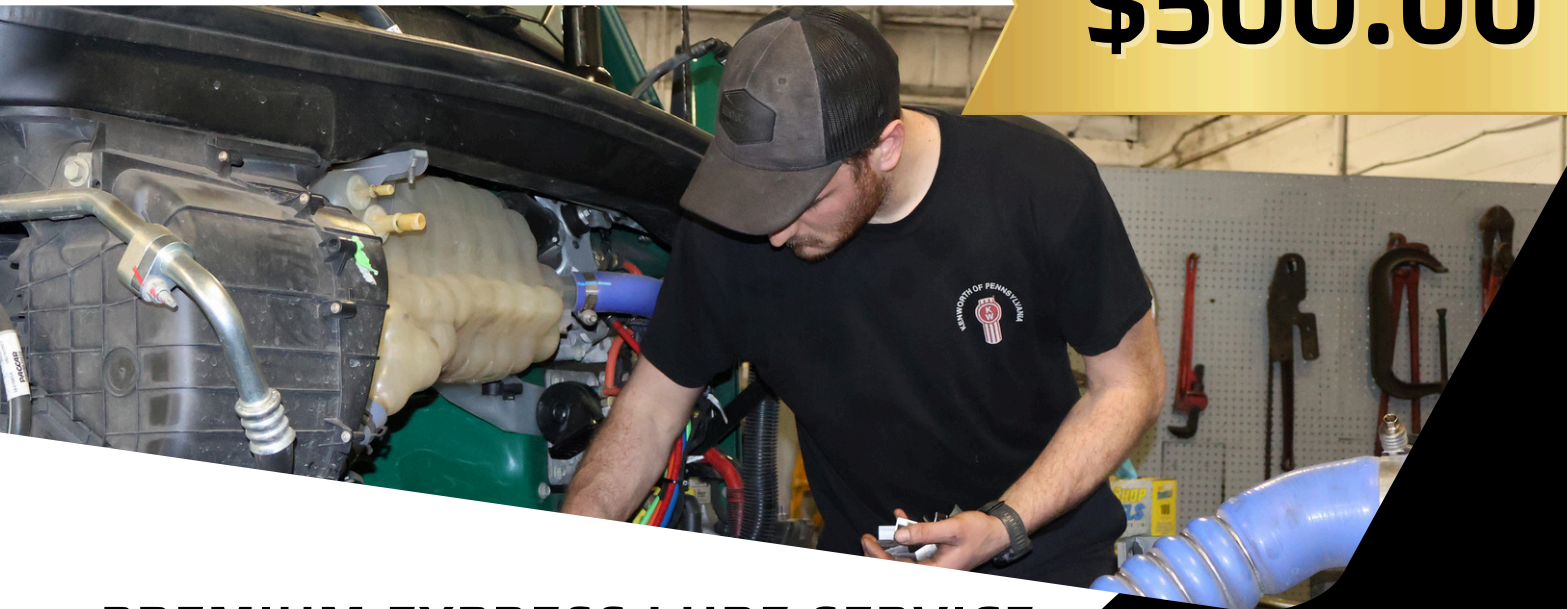

KENWORTH

KENWORTH OF PENNSYLVANIA

PREMIUM EXPRESS LUBE PM PARTS & SERVICE SPECIAL

Offer valid now through May 31, 2026.

\$500.00*

PREMIUM EXPRESS LUBE SERVICE

- ✓ Lubricate Chassis
- ✓ Replace Oil & Fuel Filters
- ✓ Replace Engine Oil & Check Level
- ✓ Top Off Windshield Washer Solvent
- ✓ Visual Inspection